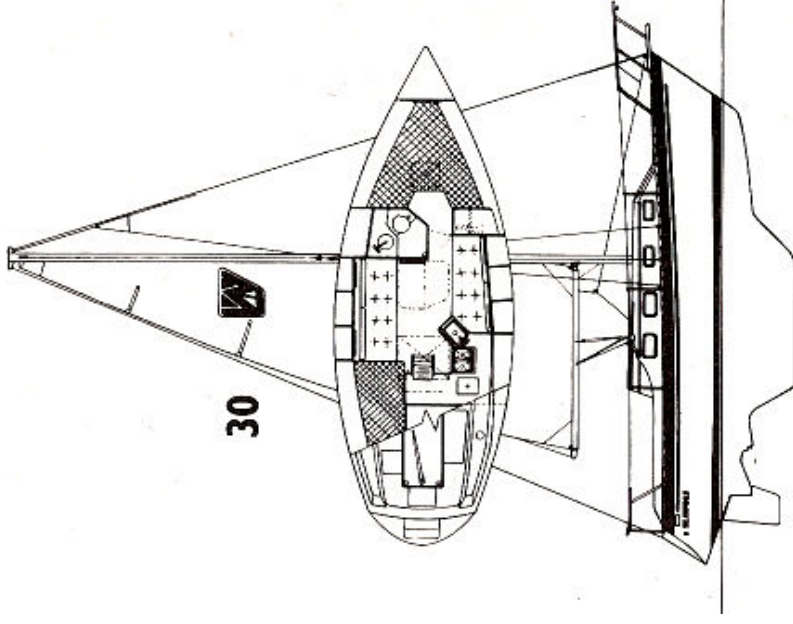

NEW SEAWOLF 30 SELECTED BY BYS as their newest charter boat

When Bahamas Yachting Services sought a new cruising yacht for their fleet, they selected Watkins to build a yacht to meet their demanding requirements.

With over 50 years experience in chartering and yacht management, BYS chose Watkins because of our well deserved reputation for building **STRONG, ROOMY AND COMFORTABLE** offshore yachts.

The result is the new SEAWOLF 30; a yacht that fulfills BYS's need for a cruising yacht that will stand up to the rigors of continual charter use - about 5 times that of typical pleasure boats!

Some of the SEAWOLF 30's great features include:

- 60 gallons of water
- self-tailing winches
- gimbaled propane stove and oven
- hot & cold pressure water w/shower
- 6'3" headroom
- wheel with guard and brake
- 7 opening ports with screens
- anchor platform with extended bow pulpit
- molded swim platform with ladder
- easy maintenance
- halyards lead aft
- ease of access to all equipment

A limited number of these SEAWOLF 30's will be available to the public in 1988.

We invite you to see the new SEAWOLF 30 at the Atlanta, Boston and Miami Boat Shows or call us for the name of your local dealer.

25

30

33

WATKINS YACHTS INC.
12645 49th Street N.
Clearwater, FL 33520
(813) 577-3684